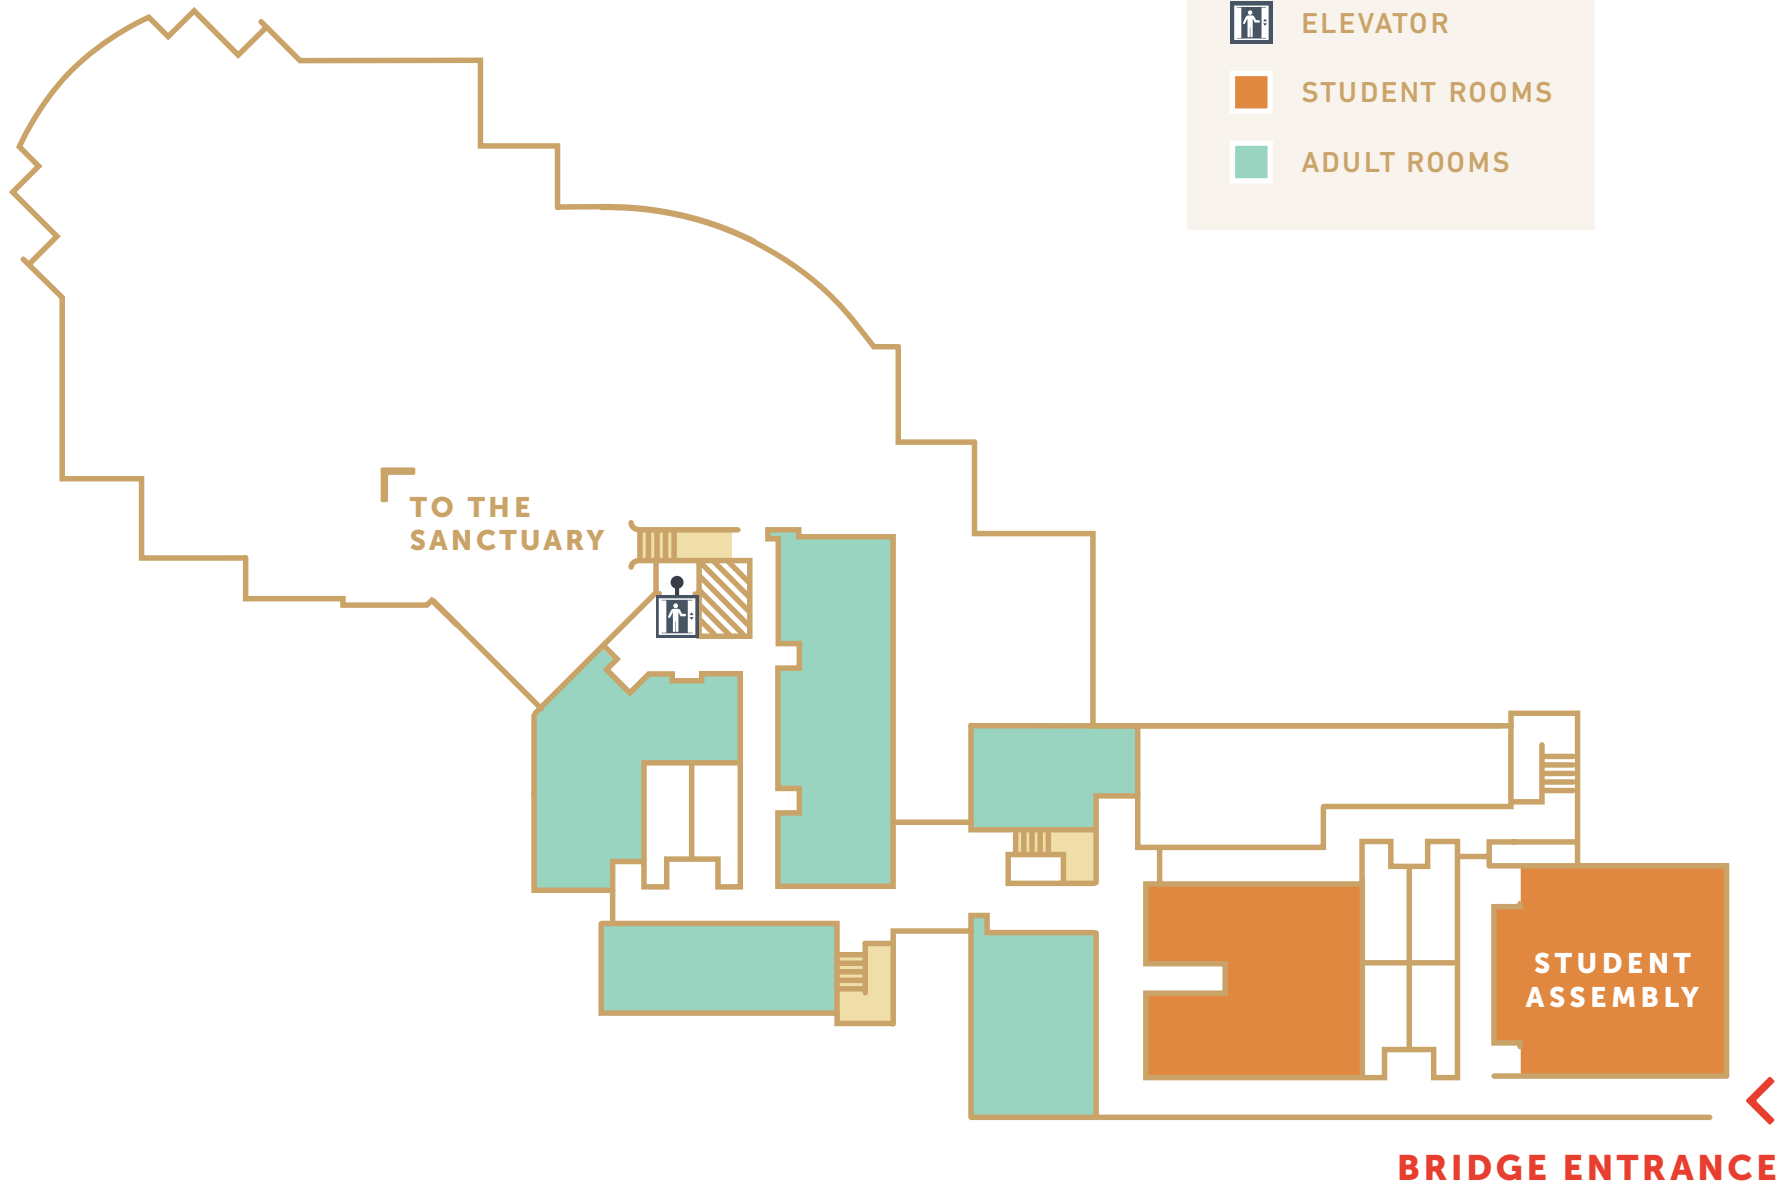

Ranchview Drive

Mustang Drive

Drop-off Lane

**NEW GUEST PARKING**

SANCTUARY

**WEST ENTRANCE**

**BRIDGE ENTRANCE**

**MAIN ENTRANCE**

**CHILDREN'S ENTRANCE**

**COMPLIMENTARY VALET**

**NEW GUEST PARKING**

**> NORTH**

# 2ND FLOOR

ELEVATOR

STUDENT ROOMS

ADULT ROOMS

TO THE  
SANCTUARY

STUDENT  
ASSEMBLY

BRIDGE ENTRANCE