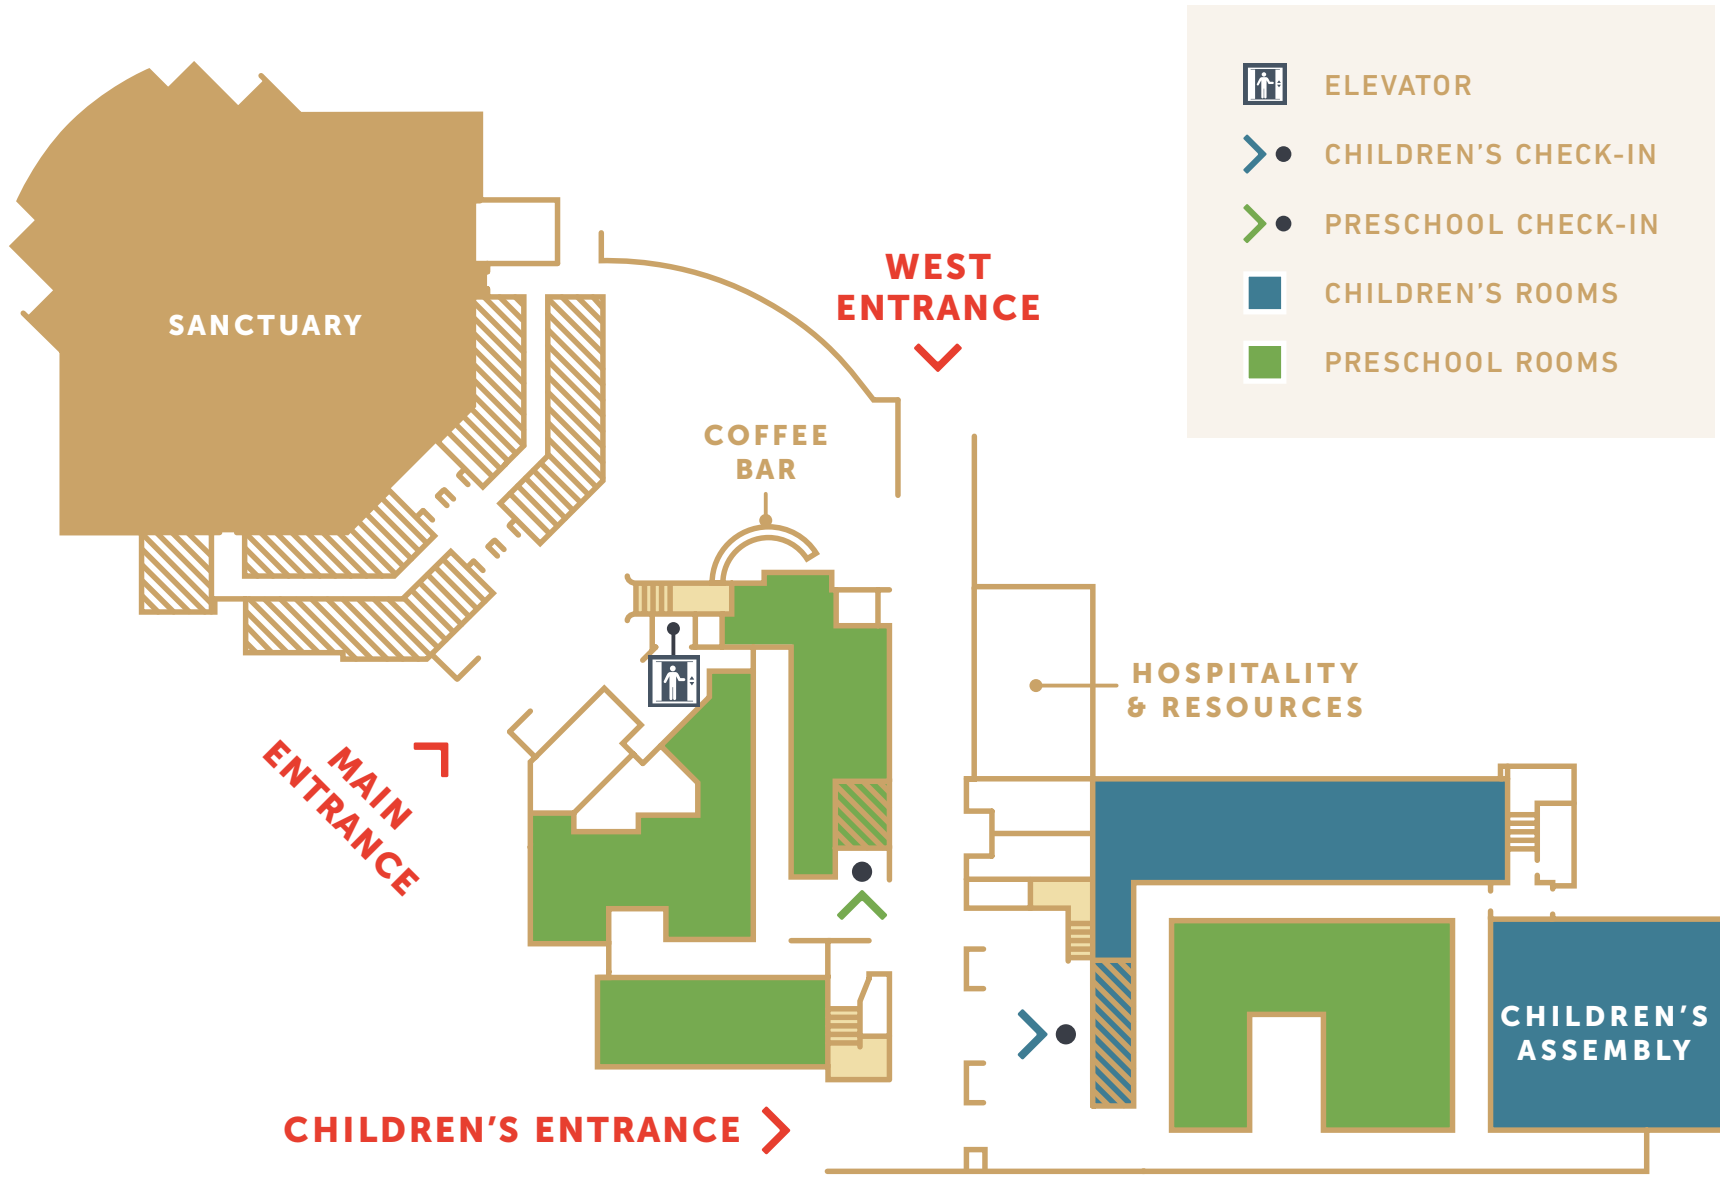

Ranchview Drive

Mustang Drive

Drop-off Lane

**NEW GUEST PARKING**

SANCTUARY

**WEST ENTRANCE**

**BRIDGE ENTRANCE**

**MAIN ENTRANCE**

**CHILDREN'S ENTRANCE**

**COMPLIMENTARY VALET**

**NEW GUEST PARKING**

**> NORTH**

# 1ST FLOOR

# 2ND FLOOR

ELEVATOR

STUDENT ROOMS

ADULT ROOMS

TO THE  
SANCTUARY

STUDENT  
ASSEMBLY

BRIDGE ENTRANCE