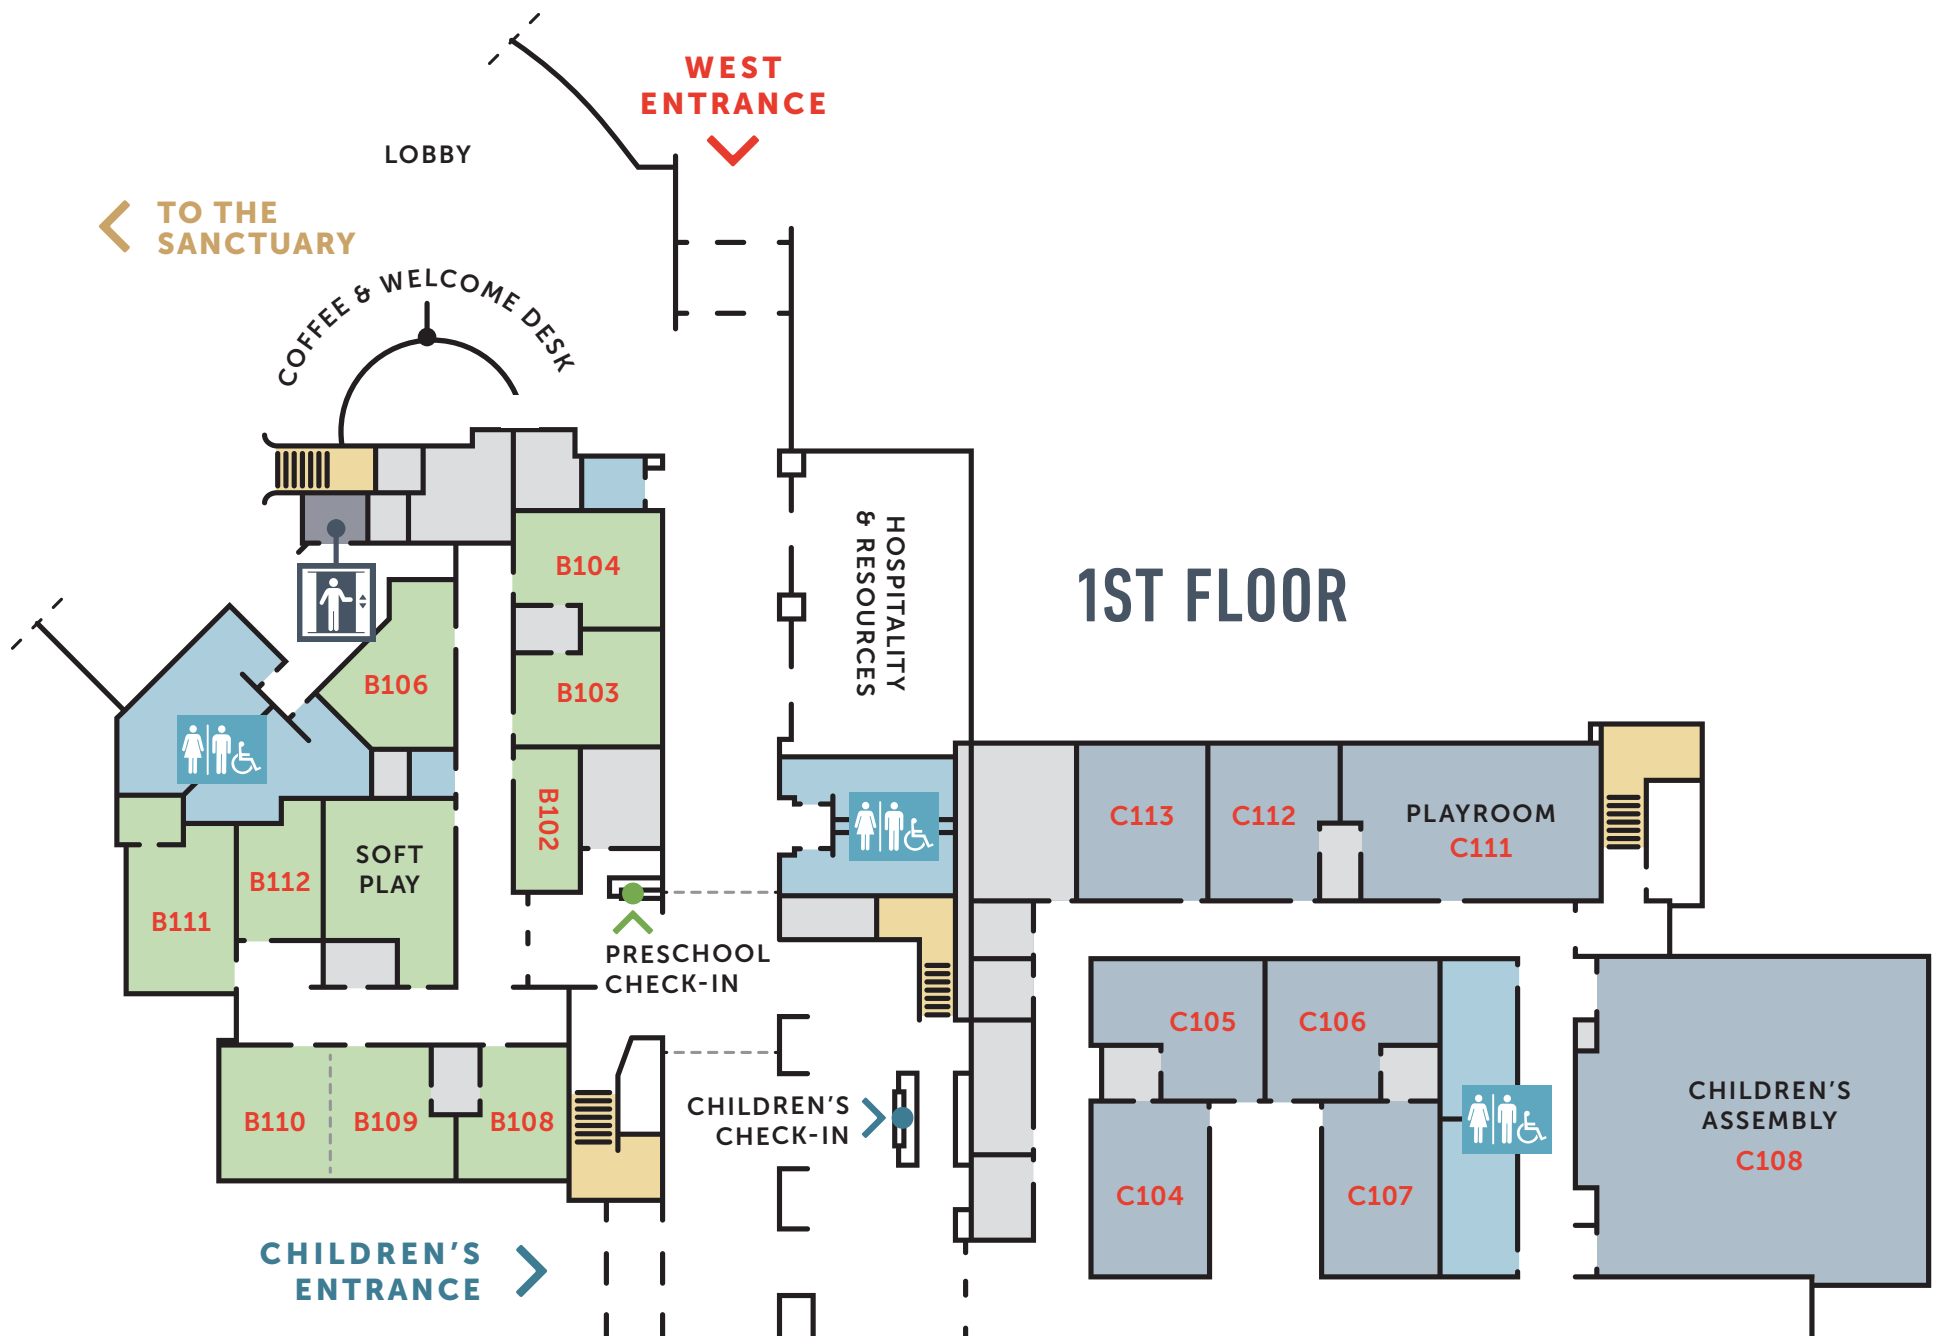

1ST FLOOR ROOM ASSIGNMENTS

PRESCHOOL COMMUNITY GROUPS

THESE ROOMS ARE IN PRESCHOOL AREA

BABY A
B106

BABY B
B104

BABY C
B103

TODDLERS - A
B110

TODDLERS - B
B109

2 YEAR OLDS
B111

NURSING ROOM
B112

THESE ROOMS ARE IN CHILDREN'S AREA

3 YEAR OLDS
C104

PRE-K
C107

CHILDREN COMMUNITY GROUPS

All children will meet in the Children's Assembly room and then break out into their individual community groups. Parents will pick up at rooms.

2ND FLOOR ROOM ASSIGNMENTS

ADULT COMMUNITY GROUPS

8:15 AM

MULTI-GENERATIONAL
ENOCH CHAN &
JIM & OTISA PRATER
Rm B201/B214

MULTI-GENERATIONAL
NELSON MCKINNEY,
DON & ANITA STANCOFF
Rm B203

30'S - 40'S
ART BUNTEN,
JEFF & MEGAN GINN
Rm C202